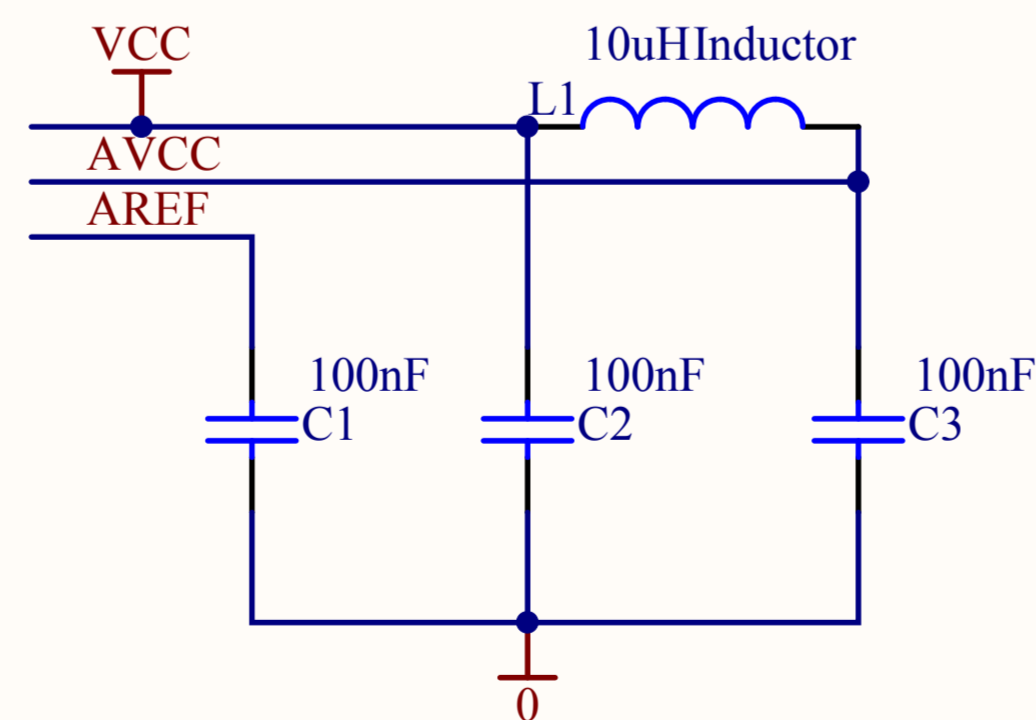

Width Constraint [Pref Width = 10mil Min Width = 10mil Max Width = 100mil]

Title		
Size	Number	Revision
A4		
Date:	2008-04-29	Sheet of
File:	C:\Documents and Settings\...swider.SCHDOC	Drawn By: