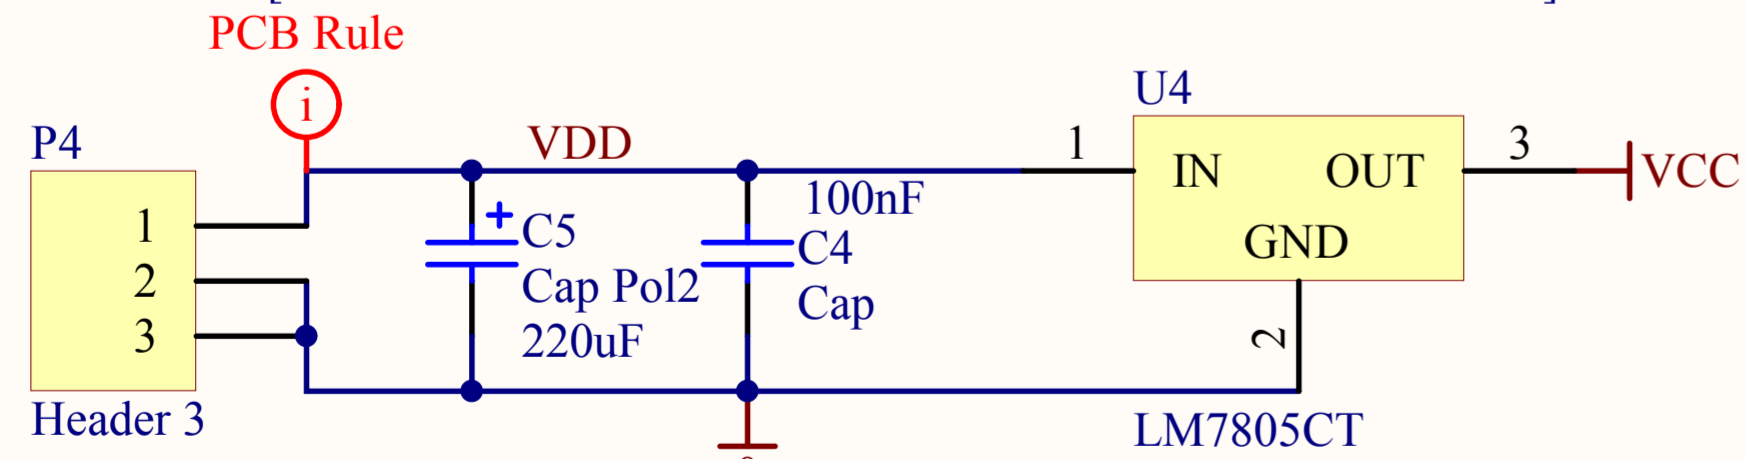

Width Constraint [Pref Width = 10mil Min Width = 10mil Max Width = 100mil]

Title		
Size	Number	Revision
A4		
Date:	2008-04-29	Sheet of
File:	C:\Documents and Settings\...swider.SCHDOC	Drawn By: